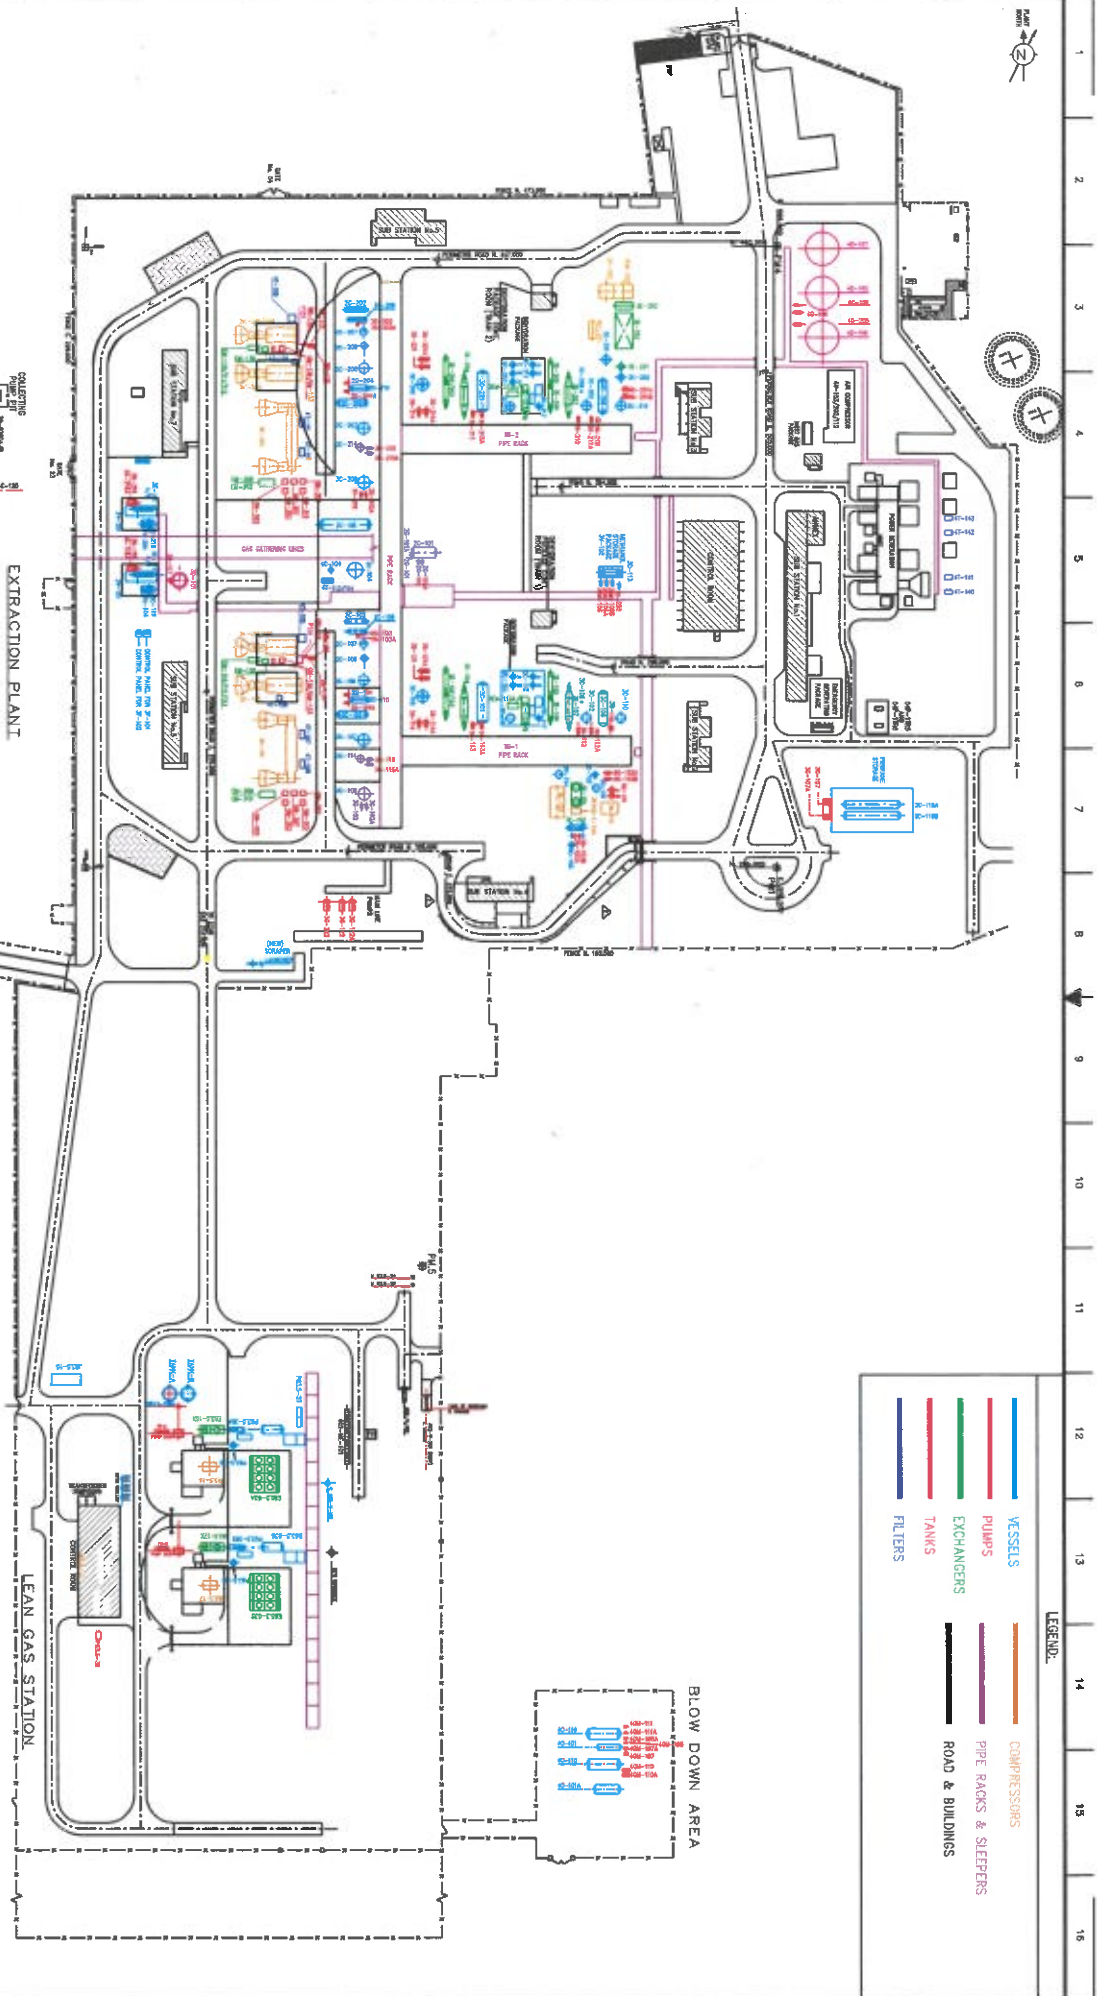

LEGEND

	VESSELS		COMPRESSORS
	PUMPS		PIPE RACKS & SLEEPERS
	EXCHANGERS		ROAD & BUILDINGS
	TANKS		
	FILTERS		

TABLE -1
LIST OF RESERVE EQUIPMENT / SKID

PLANT SCRAP AREA

EXTRACTION PLANT

LEAN GAS STATION

BLOW DOWN AREA

1	REVISIONS	DATE	BY	CHKD
1	ISSUED FOR PERMITTING	01/11/2011	MM	MM
2	ISSUED FOR CONSTRUCTION	01/11/2011	MM	MM
3	ISSUED FOR OPERATION	01/11/2011	MM	MM
4	ISSUED FOR MAINTENANCE	01/11/2011	MM	MM
5	ISSUED FOR SHUTDOWN	01/11/2011	MM	MM
6	ISSUED FOR STARTUP	01/11/2011	MM	MM
7	ISSUED FOR COMMISSIONING	01/11/2011	MM	MM
8	ISSUED FOR DECOMMISSIONING	01/11/2011	MM	MM
9	ISSUED FOR REVISION	01/11/2011	MM	MM
10	ISSUED FOR CLOSURE	01/11/2011	MM	MM

ABU DHABI GAS INDUSTRIES LTD.
GENERAL PLANT PLAN
2-AD-52
EXTRACTION PLANT, LG STATION & B/D PLANT
SHEET 1/1